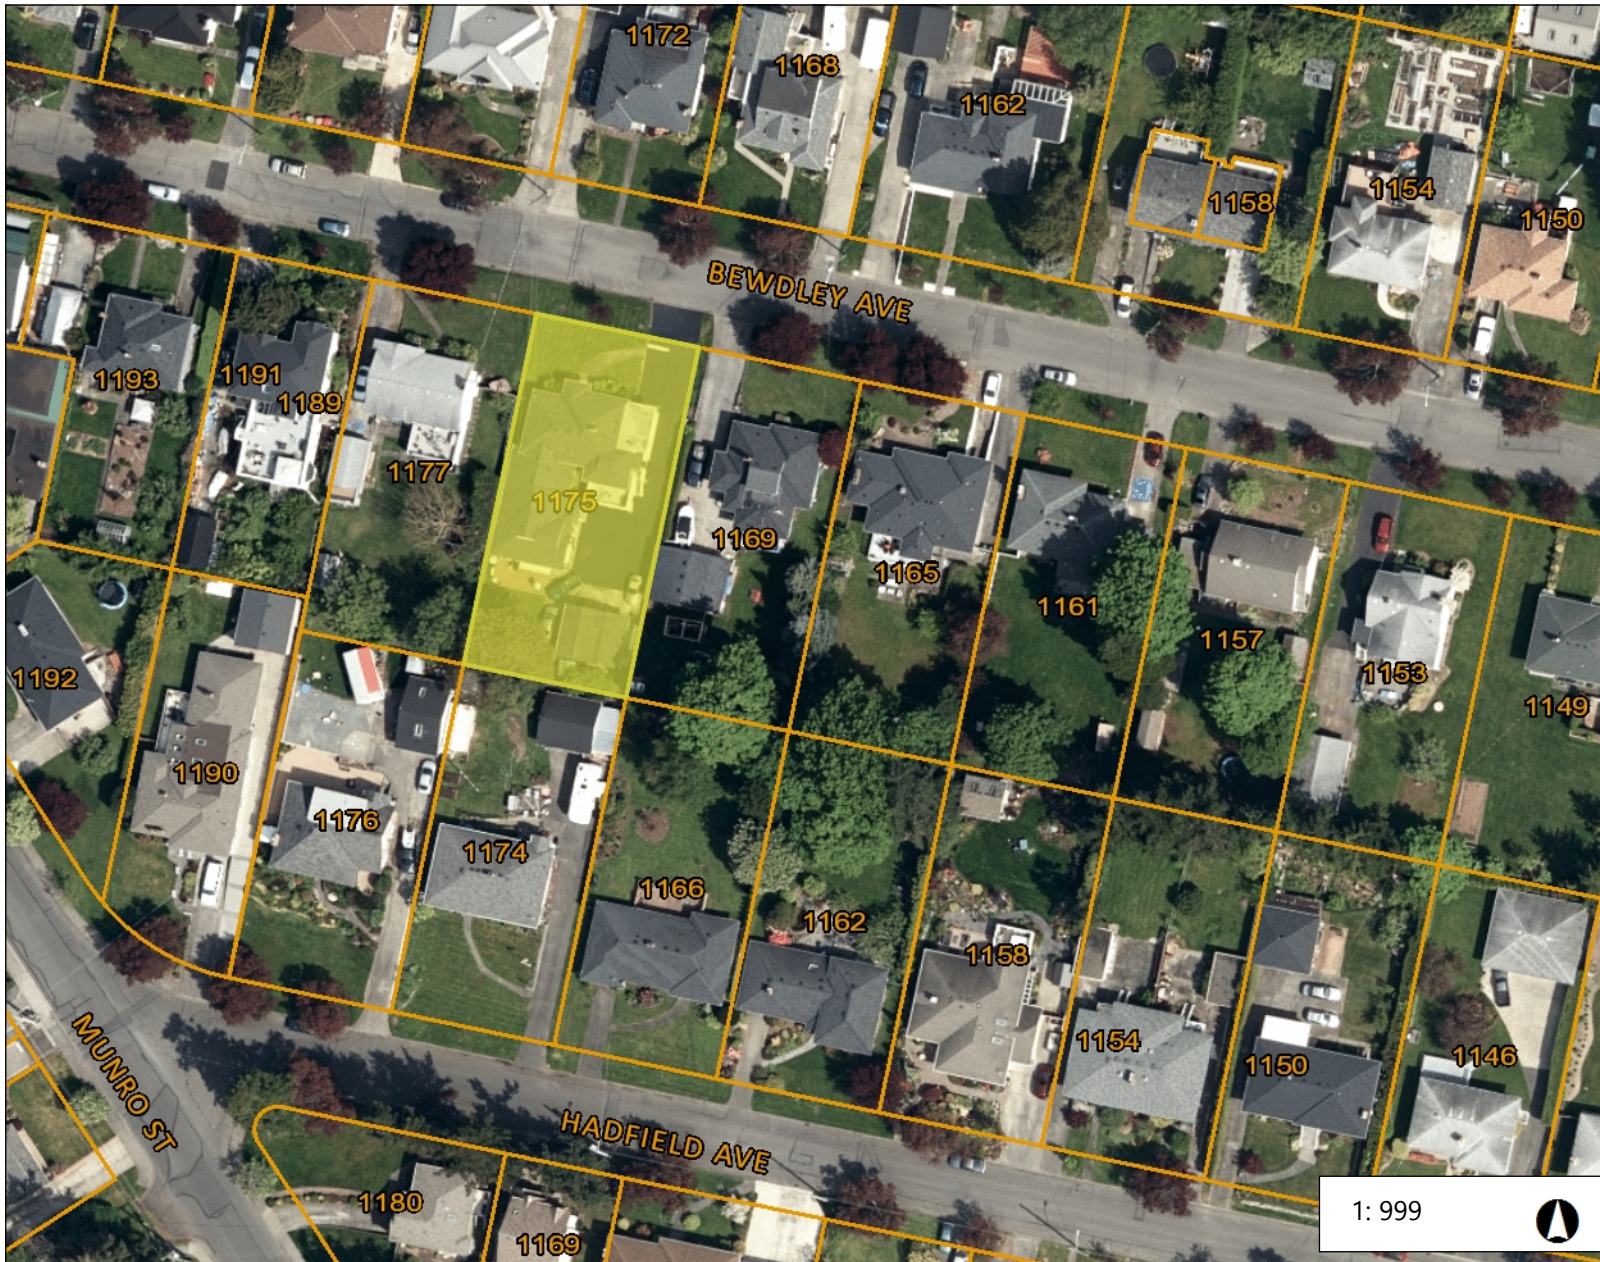

1173/1175 Bewdley Ave

Legend

1: 999

0.1 0 0.03 0.1 Kilometres

NAD_1983_UTM_Zone_10N
© Capital Regional District

Important: This map is for general information purposes only. The Capital Regional District (CRD) makes no representations or warranties regarding the accuracy or completeness of this map or the suitability of the map for any purpose. This map is not for navigation. The CRD will not be liable for any damage, loss or injury resulting from the use of the map or information on the map and the map may be changed by the CRD at any time.